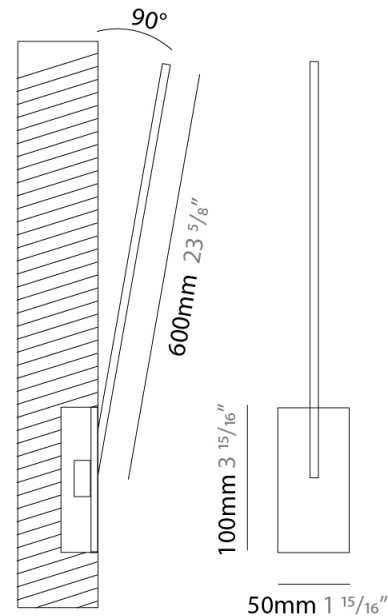

PROJECT	_____
TYPE	_____
SPECIFIER	_____
QUANTITY	_____
DATE	_____

SPILLO 1 ROD RECESSED

D46016- _____ - _____
base number   Color   Finish
                                 Temperature   Options

1. To build a product code in our configurator select the specify button on the base model # product page
2. To build a manual product code on this datasheet choose from the options listed below in blue font and add the suffix to the base model #

GENERAL

Series: Spillo
Subseries: Spillo 1 Rod
Brand: Icone
Division: Design
Mounting Type: Recessed
Mounting Location: Wall
Subcategory: Ambient

PHYSICAL

Shape: Rectangle
Width (mm): 50
Width (in): 1 ¹⁵/₁₆
Height (mm): 600
Height (in): 23 ⁵/₈
Light Distribution: Adjustable
Fixture Finish: WHI / BLK / CHR / BGD
Fixture Material: Brass

ELECTRICAL

Lamp Type: LED
Total Output Wattage (W): 7.92
Dimming: 0-10V Dimming
Driver Included: No
Driver Location: Remote
Driver Type: Constant Voltage - 120Vac
Driver Class: Class 2
Input Voltage (V): 120
Output Voltage (V): 12
Upon Request: (Not included, see components) 0-10Vdc dimming / 277Vac

LED

Color Temperature (°K): 2700 / 3000
Nominal Lumen (lm): 660
CRI: >90 CRI
Lamp Life (hrs): 50000

OPTICAL

Adjustability: Tilt 120°

RATINGS AND CERTIFICATIONS

Certified By: Certified for North American Standards
IP rating: IP20