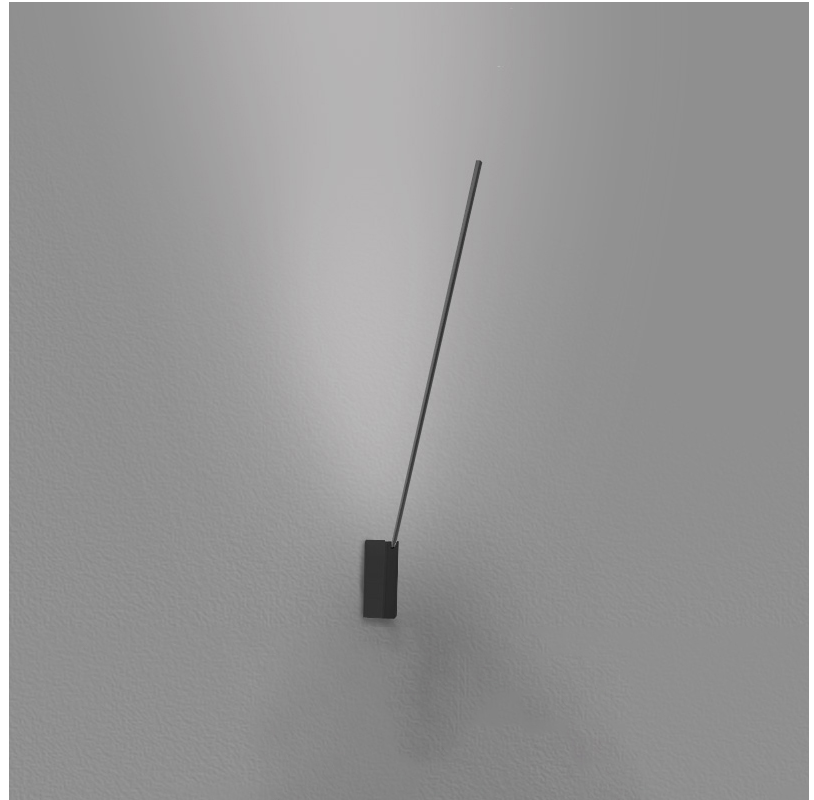

## SPILLO 1 ROD SURFACE

**D42033-** -

base number                          
 Color            Temperature    Finish            Options

- To build a product code in our configurator select the specify button on the base model # product page
- To build a manual product code on this datasheet choose from the options listed below in blue font and add the suffix to the base model #

### GENERAL

Series: Spillo  
 Subseries: Spillo 1 Rod  
 Brand: Icone  
 Division: Design  
 Mounting Type: Surface  
 Mounting Location: Wall  
 Subcategory: Ambient

### OPTICAL

Adjustability: Tilt 90°

## SPILLO 1 ROD SURFACE

D42033-

PROJECT

TYPE

SPECIFIER

QUANTITY

DATE

D