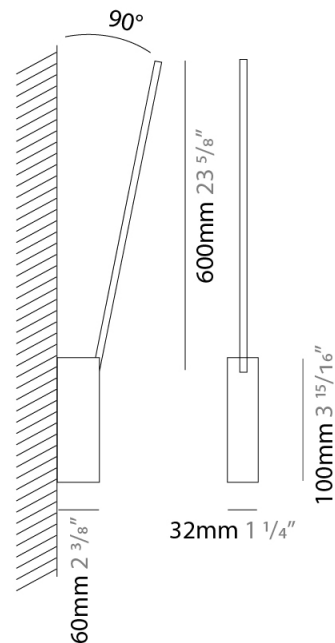

PROJECT	
TYPE	
SPECIFIER	
QUANTITY	
DATE	

SPILLO 1 ROD SURFACE

D42033- -

base number
Color   Temperature   Finish   Options

1. To build a product code in our configurator select the specify button on the base model # product page
2. To build a manual product code on this datasheet choose from the options listed below in blue font and add the suffix to the base model #

GENERAL

Series: Spillo
Subseries: Spillo 1 Rod
Brand: Icone
Division: Design
Mounting Type: Surface
Mounting Location: Wall
Subcategory: Ambient

PHYSICAL

Shape: Rectangle
Width (mm): 32
Width (in): 1 ¼
Height (mm): 600
Height (in): 23 5/8
Extension (mm): 560
Extension (in): 22 1/16
Light Distribution: Direct / Indirect
Fixture Finish: WHI / WHC / BLK / BGD
Fixture Material: Brass

ELECTRICAL

Lamp Type: LED
Total Output Wattage (W): 6.6
Dimming: 0-10V Dimming
Driver Included: Yes
Driver Location: Integrated
Driver Type: Constant Voltage - 120-277Vac - non-dimming
Driver Class: Class 2
Input Voltage (V): Universal
Output Voltage (V): 12
Upon Request: (Included) Integral: 277Vac / (Not included, see components) Remote: 0-10Vdc dimming @120Vac only

LED

Color Temperature (°K): 2700 / 3000
Nominal Lumen (lm): 660
CRI: >90 CRI
Lamp Life (hrs): 50000

OPTICAL

Adjustability: Tilt 90°

RATINGS AND CERTIFICATIONS

Certified By: Certified for North American Standards
IP rating: IP20